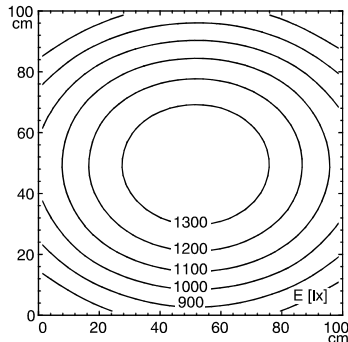

- design**
- fastening**
- dimension**
- special features**

- 84 x Light-emitting diode
- light colour neutral white, 4600-5400 K, Color Rendering Index (CRI)=85
- without
- 18-30 V; DC
- approx. 42 W
- IP 67
- III
- switchable
- without switch
- aluminium
- anodised
- aluminium coloured anodised
- screen, clear
- approx. 3.8 kg
- built-in plug
- Serie 713
- mounted version
- L-angle, clamp
- A=1070 mm
- Power equipment

Serie 713

illuminance

measuring conditions: d=100cm

Em: 1089 lx
Emax: 1391 lx
Emin: 703 lx

luminous intensity